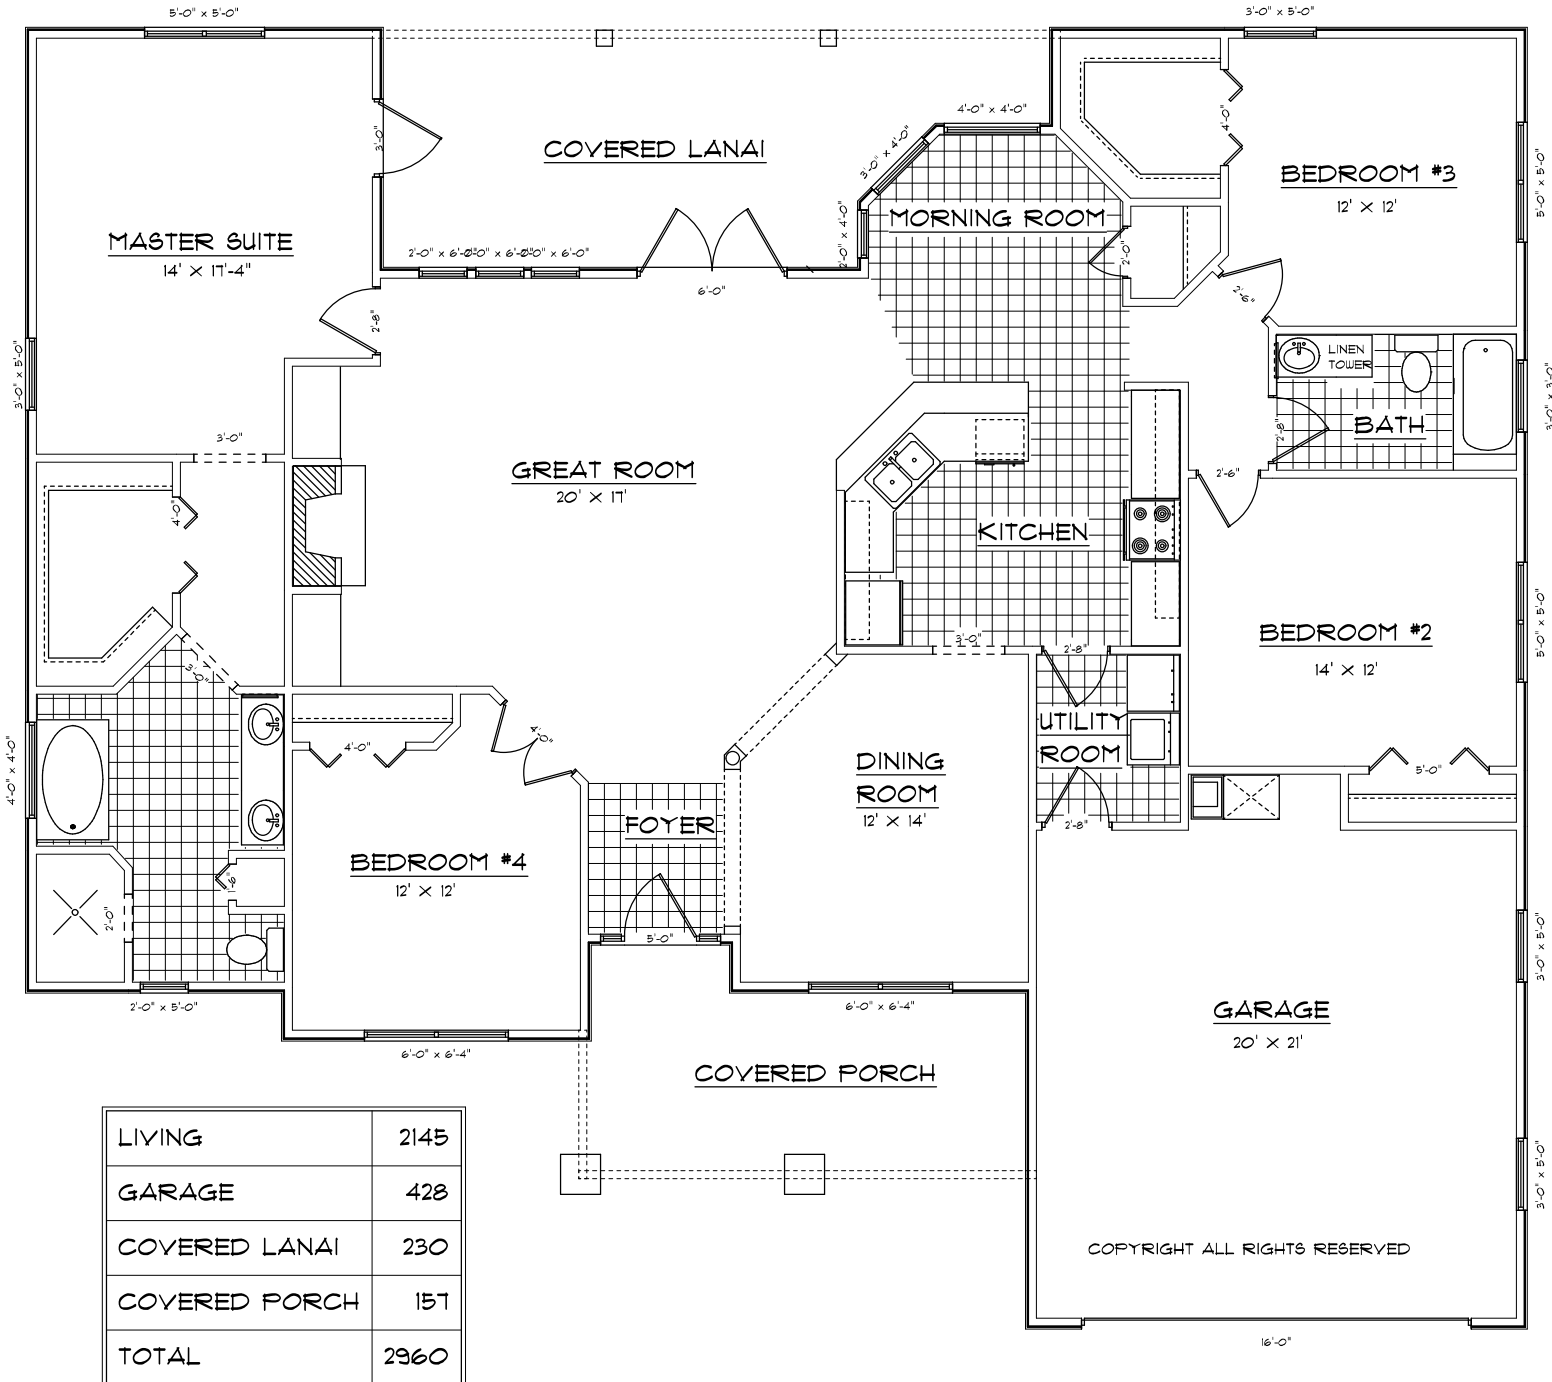

NEW GENERATION

HOME BUILDERS, INC.

THE DEVEN 12

LIVING	2145
GARAGE	428
COVERED LANAI	230
COVERED PORCH	151
TOTAL	2960

COPYRIGHT ALL RIGHTS RESERVED

ALL DIMENSIONS ARE APPROXIMATE
REVISED 01/04/12