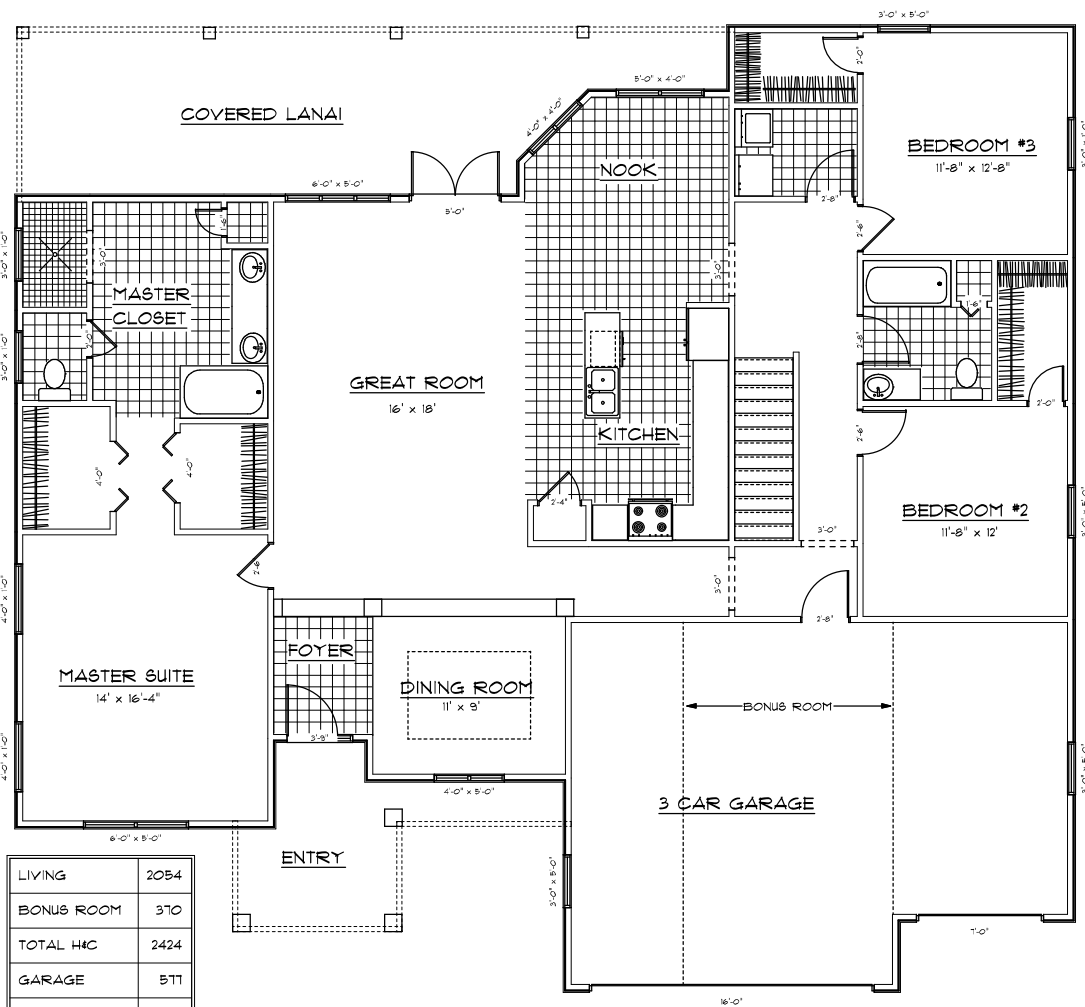

THE MADISON XIV

LIVING	2054
BONUS ROOM	370
TOTAL HIC	2424
GARAGE	571
LANAI	320
FRONT PORCH	100
UNDER ROOF	3421