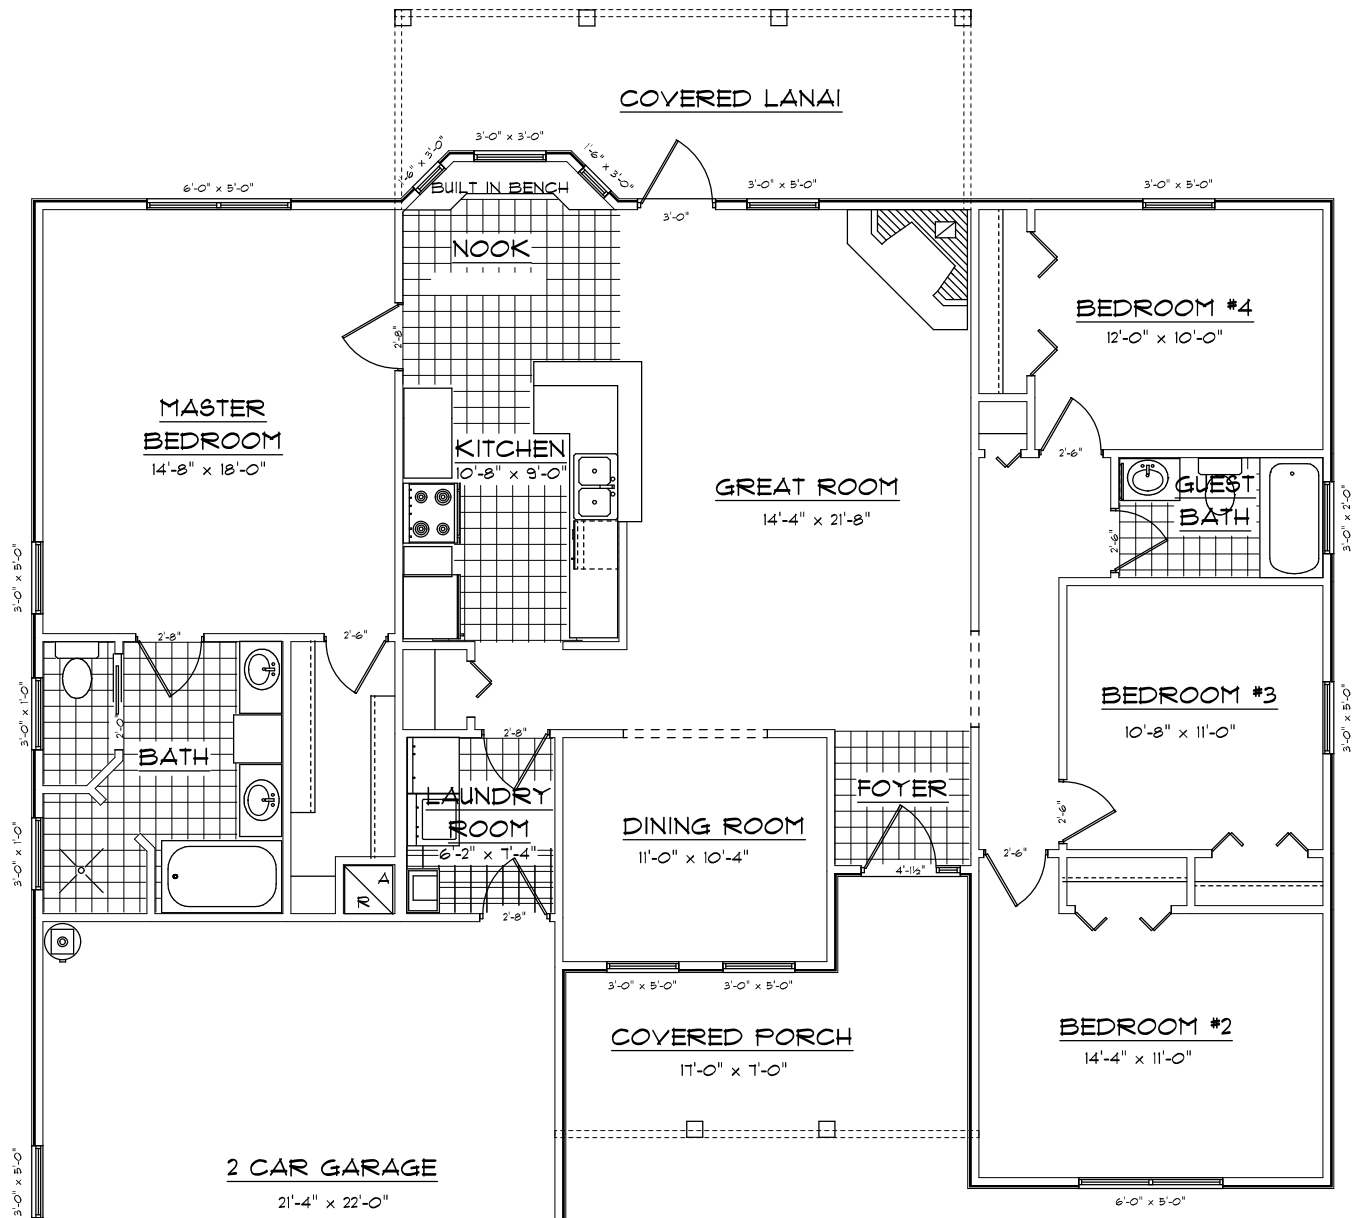

NEW GENERATION

HOME BUILDERS, INC.

THE MANHATTAN 12

ALL DIMENSIONS ARE APPROXIMATE

LIVING	1830
GARAGE	484
LANAI	176
ENTRY	141
TOTAL	2631

COPYRIGHT ALL RIGHTS RESERVED

192x84 classic wide
16'-0"

REVISED 01/04/12